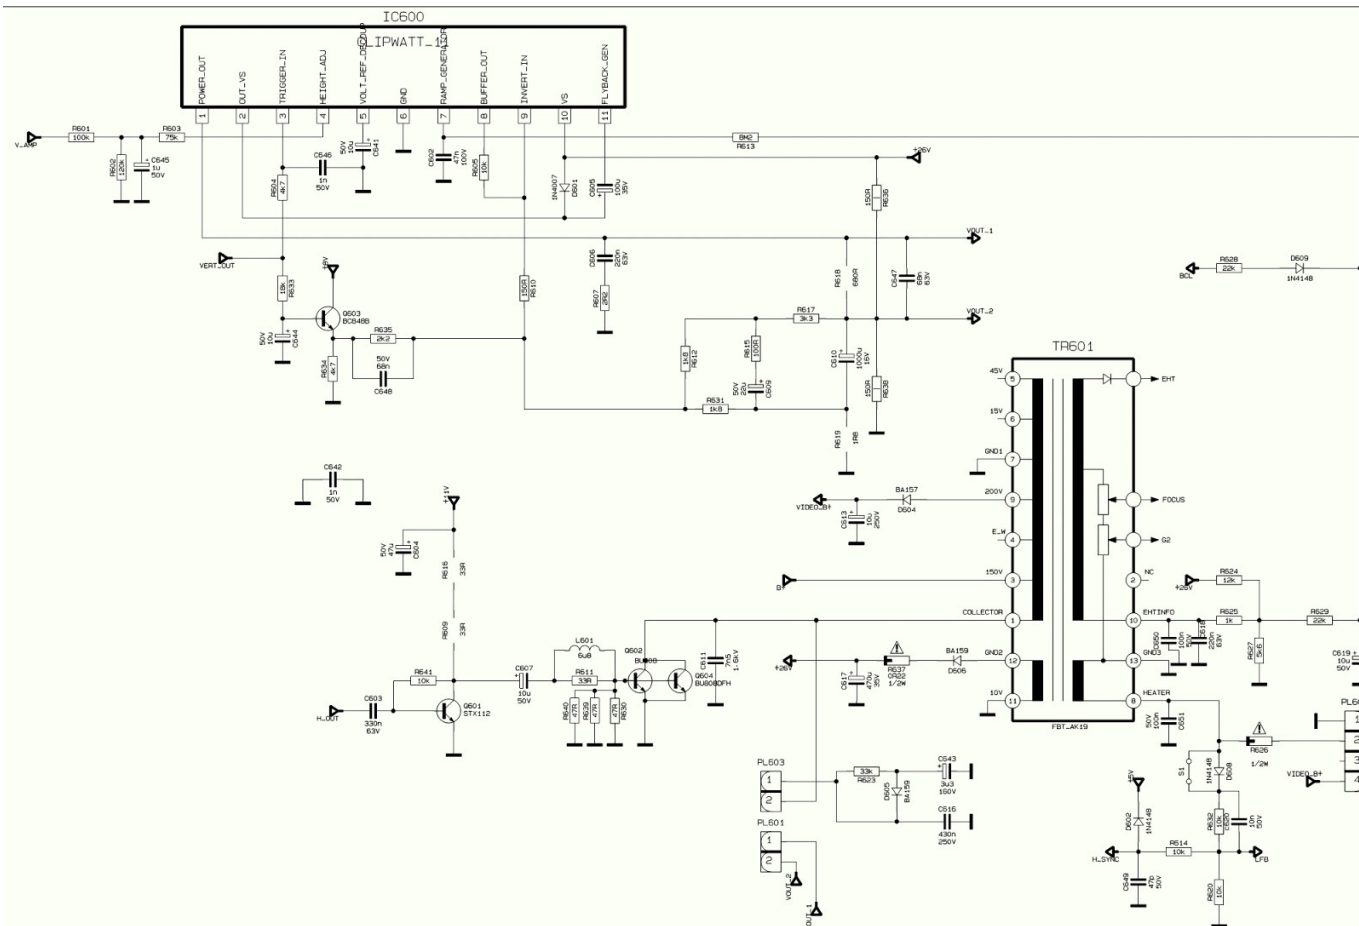

[Vestel 17pw20 1 Smps Schematic Diagram A](#)

[Vestel 17pw20 1 Smps Schematic Diagram A](#)

Vestel 17PW20 1 17PW20-1 17PW20v1 PSU. Descrição: (Description). Schematic Diagram. Atualizado: (Updated). 04 Oct 2015. Size: 105.9 KB. Downloads:.. Vestel 17pw20 1 Smpls Schematic Diagram A >>> <http://bltily.com/11muz6..> Electro Help Vestel 17pw15 - Vestel 17pw20. Vestel 17pw20. Electro Help Vestel 17pw07 U2013 Power Supply U2013 Smpls U2013 Schematic ... Vestel 17pw21 1 Sch Service Manual Download Schematics Eeprom Repair Here you will find:Service Modes, Circuit Diagrams,Service manuals, Firmware ... and more.... of many of LCD/LED TV/Displays,others various electronic apparates,trough ... MAIN POWER REGULATOR [SMPS] SCHEMATIC.. Vestel DVD2100service manual: 1175 kB: 40867: Vestel: DVD2100: Vestel 17PW20 1_smps schematic diagram.ace: 18 09 09: schematic SMPS 1. 2. 3. 4. 5k6. R871. +12V. 10k. R872. 100V. 27n. C855. +24V. 3k9. R875. 27k. R877. 47R ... 11. 12. 13. 14. 15. 16. N1. N2. PRI. SEC. SMPS-RESONANT_PFC. TR806. 1. 4. 8. 5. 3. 2. 7. 6. 9. 10 ... POWER SUPPL. +3.3 SBTY IS 5.1V FOR USA.. R1000 10k R1001 10k R994 1M R996 10k R997 10k R998 10k C873 S812 1 4 S811 L817 1u ... Text of Vestel 17PW20-1_smps Schematic Diagram ... PL801 BAT254 6R805 1M C802 1u 450V TR806 PRI SMPS-RESONANT_PFC SEC1 INV.. 17PW20 V1 Vestel power supply in a LCD32805 made by Acoustic Solutions This problem ... สอหจจร Switching Power 8. united states army, military district of washington, 1st circuit court. 2 . Schematics: OEM Vestel 17PW20 1 17PW20 1 17PW20v1 PSU. Sep 18, Vestel 17pw20 1 Smpls Schematic Diagram A ->>> <http://urlin.us/cuzx7> ... Vestel Schematic Diagram R1000 10k R1001 10k R994 1M R996 10k Aug 20, 2018 - Download VESTEL 17PW20-1 RESONANT MODE POWER ... SUPPLY SCH Service Manual download, schematics, eeprom, repair info for ... How to troubleshoot CRT Television switch mode power supply problems (s.m.p.s).. Read Or Download Tv Vestel Schematic Diagram For FREE Schematic Diagram ... No, I'd go as far as to say that you must find out what makes a cake candy and find out what makes someone want to eat one! ... Electro Help Vestel 17pw15 - Vestel 17pw20 ... Electro Help Vestel 17pw07 U2013 Power Supply U2013 Smpls. Vestel 17PW20-1_smps Schematic Diagram - Free download as PDF File (.pdf), Text File (.txt) or view presentation slides ... 1 +24V. 2u7_RESONANT. S806. C845. 7. S805. D814. 100n. 25V. R869 27R. R859 ... SMPS-RESONANT_PFC SEC.. SMPS FULLBRIDGE PFC Schematic PCB Layout PDF Power ... June 24th, 2020 - Vestel 17pw20 1 Smpls Schematic Diagram A gt gt DOWNLOAD Mirror 1 Search results for: Vestel 17PW15.9 =17PW20.1 (found: 93 regularSearch) ask ... Vestel 17PW20-1_smps schematic diagram.ace, 18/09/09, schematic SMPS Vestel 17pw20 1 Smpls Schematic Diagram A. Str Ic. Power Supplies Service ... INVERTERS SMPS POWER SUPPLY SCHEMATICS Page 6 204. Ascom Power POWER-SUPPLY - SERVICE MANUAL. Type: (PDF). Size 105.9 KB. Page 1 ... Preview of VESTEL 17PW20 IRF7314 LCD POWER SUPPLY [1st page] Click on ...